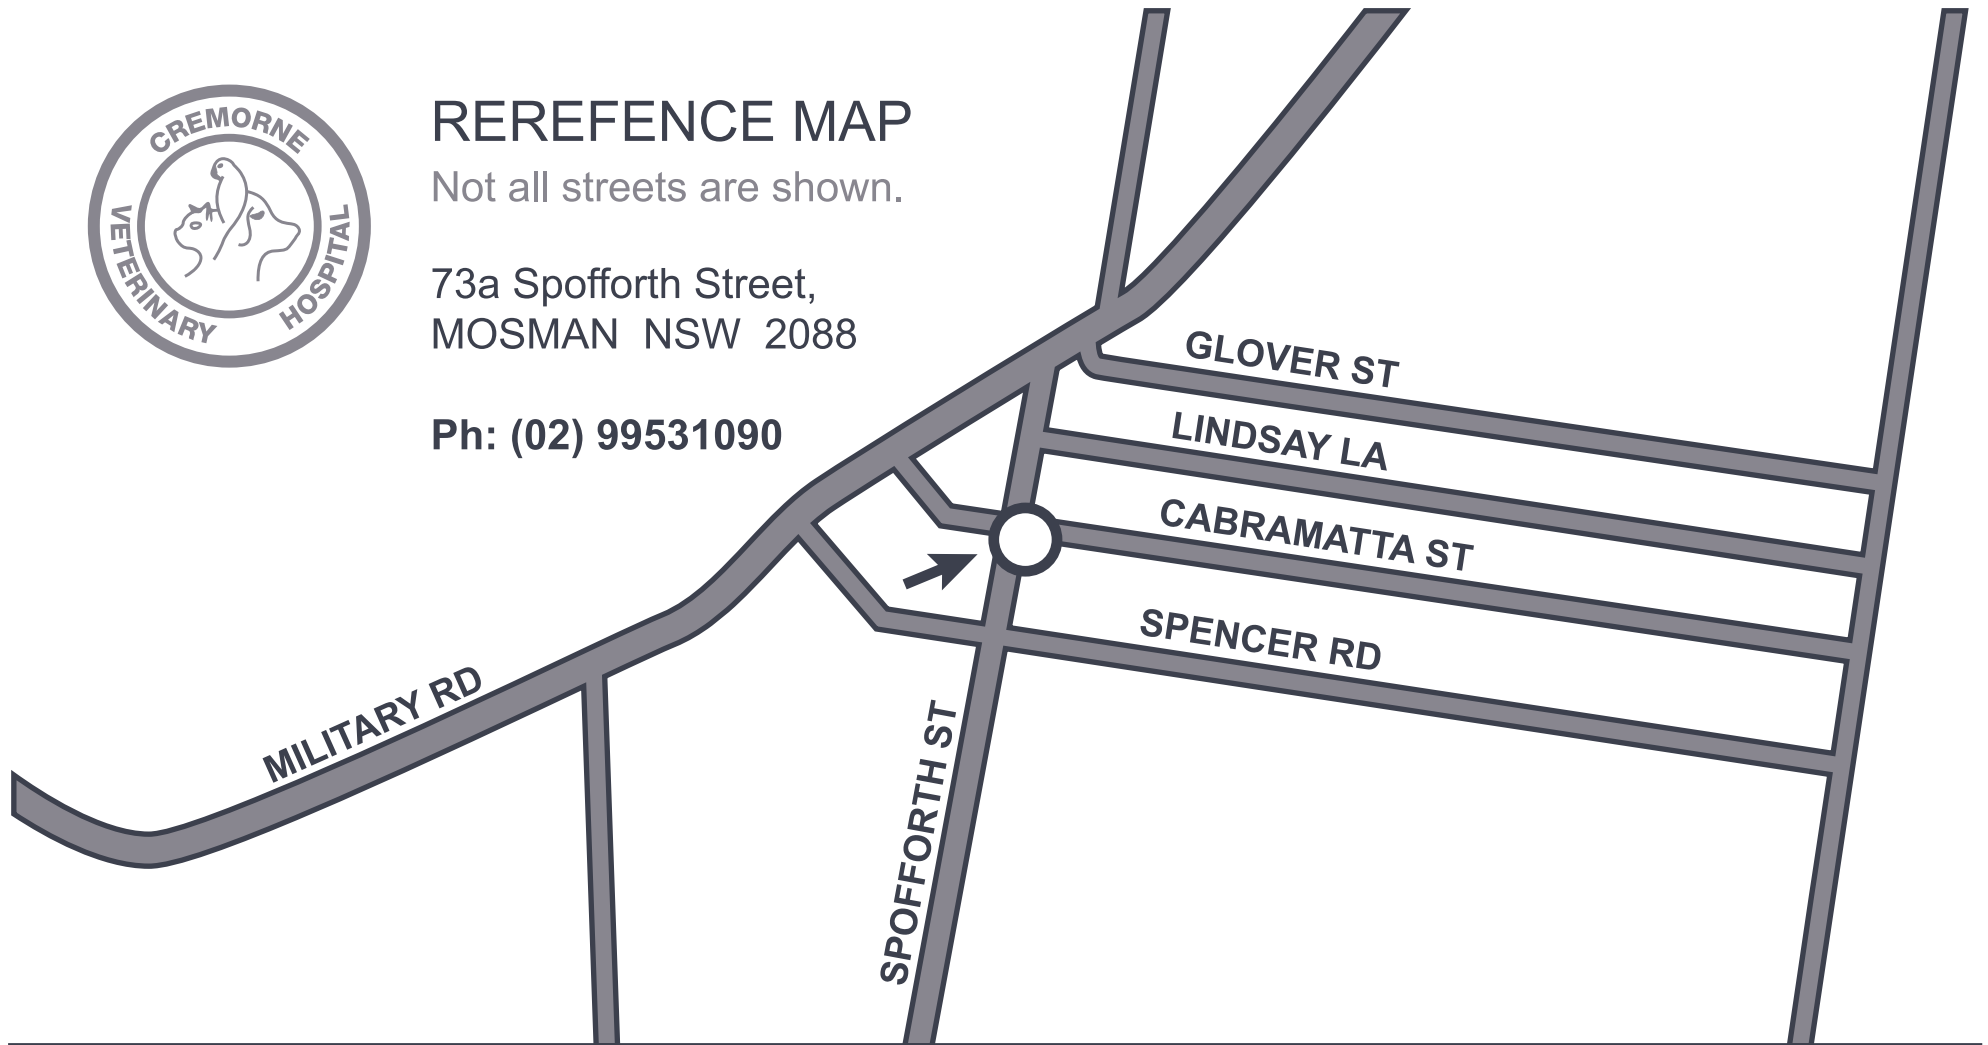

REREFERENCE MAP

Not all streets are shown.

73a Spofforth Street,
MOSMAN NSW 2088

Ph: (02) 99531090

PARKING

On site parking is available.

Easy street parking on Spofforth Street and Cabramatta Road is available. You can also park under the Cremorne Centre (Cremorne Hotel opposite).